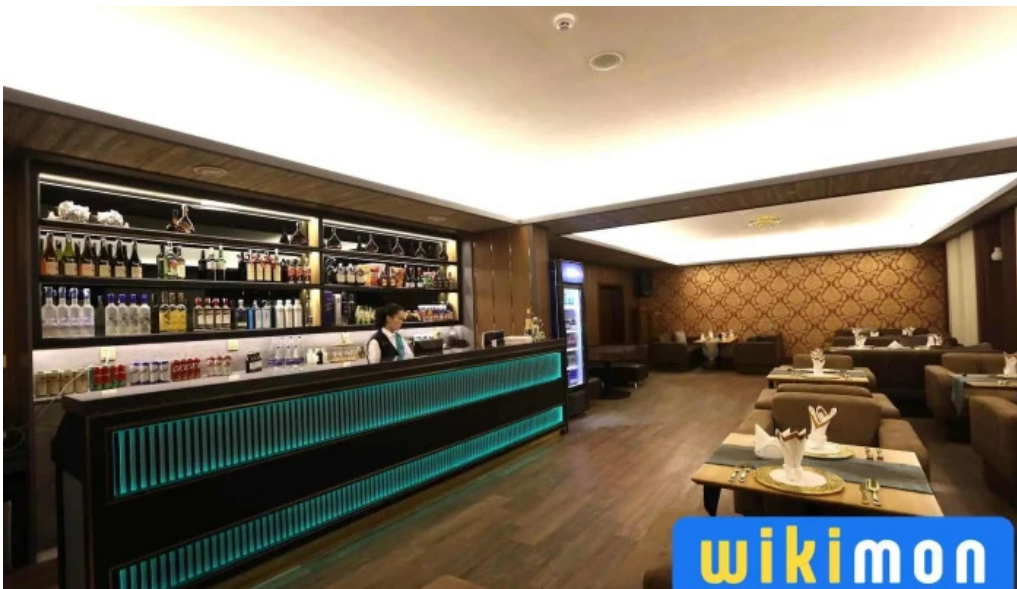

Fish and fish eye coltd uur amsgal